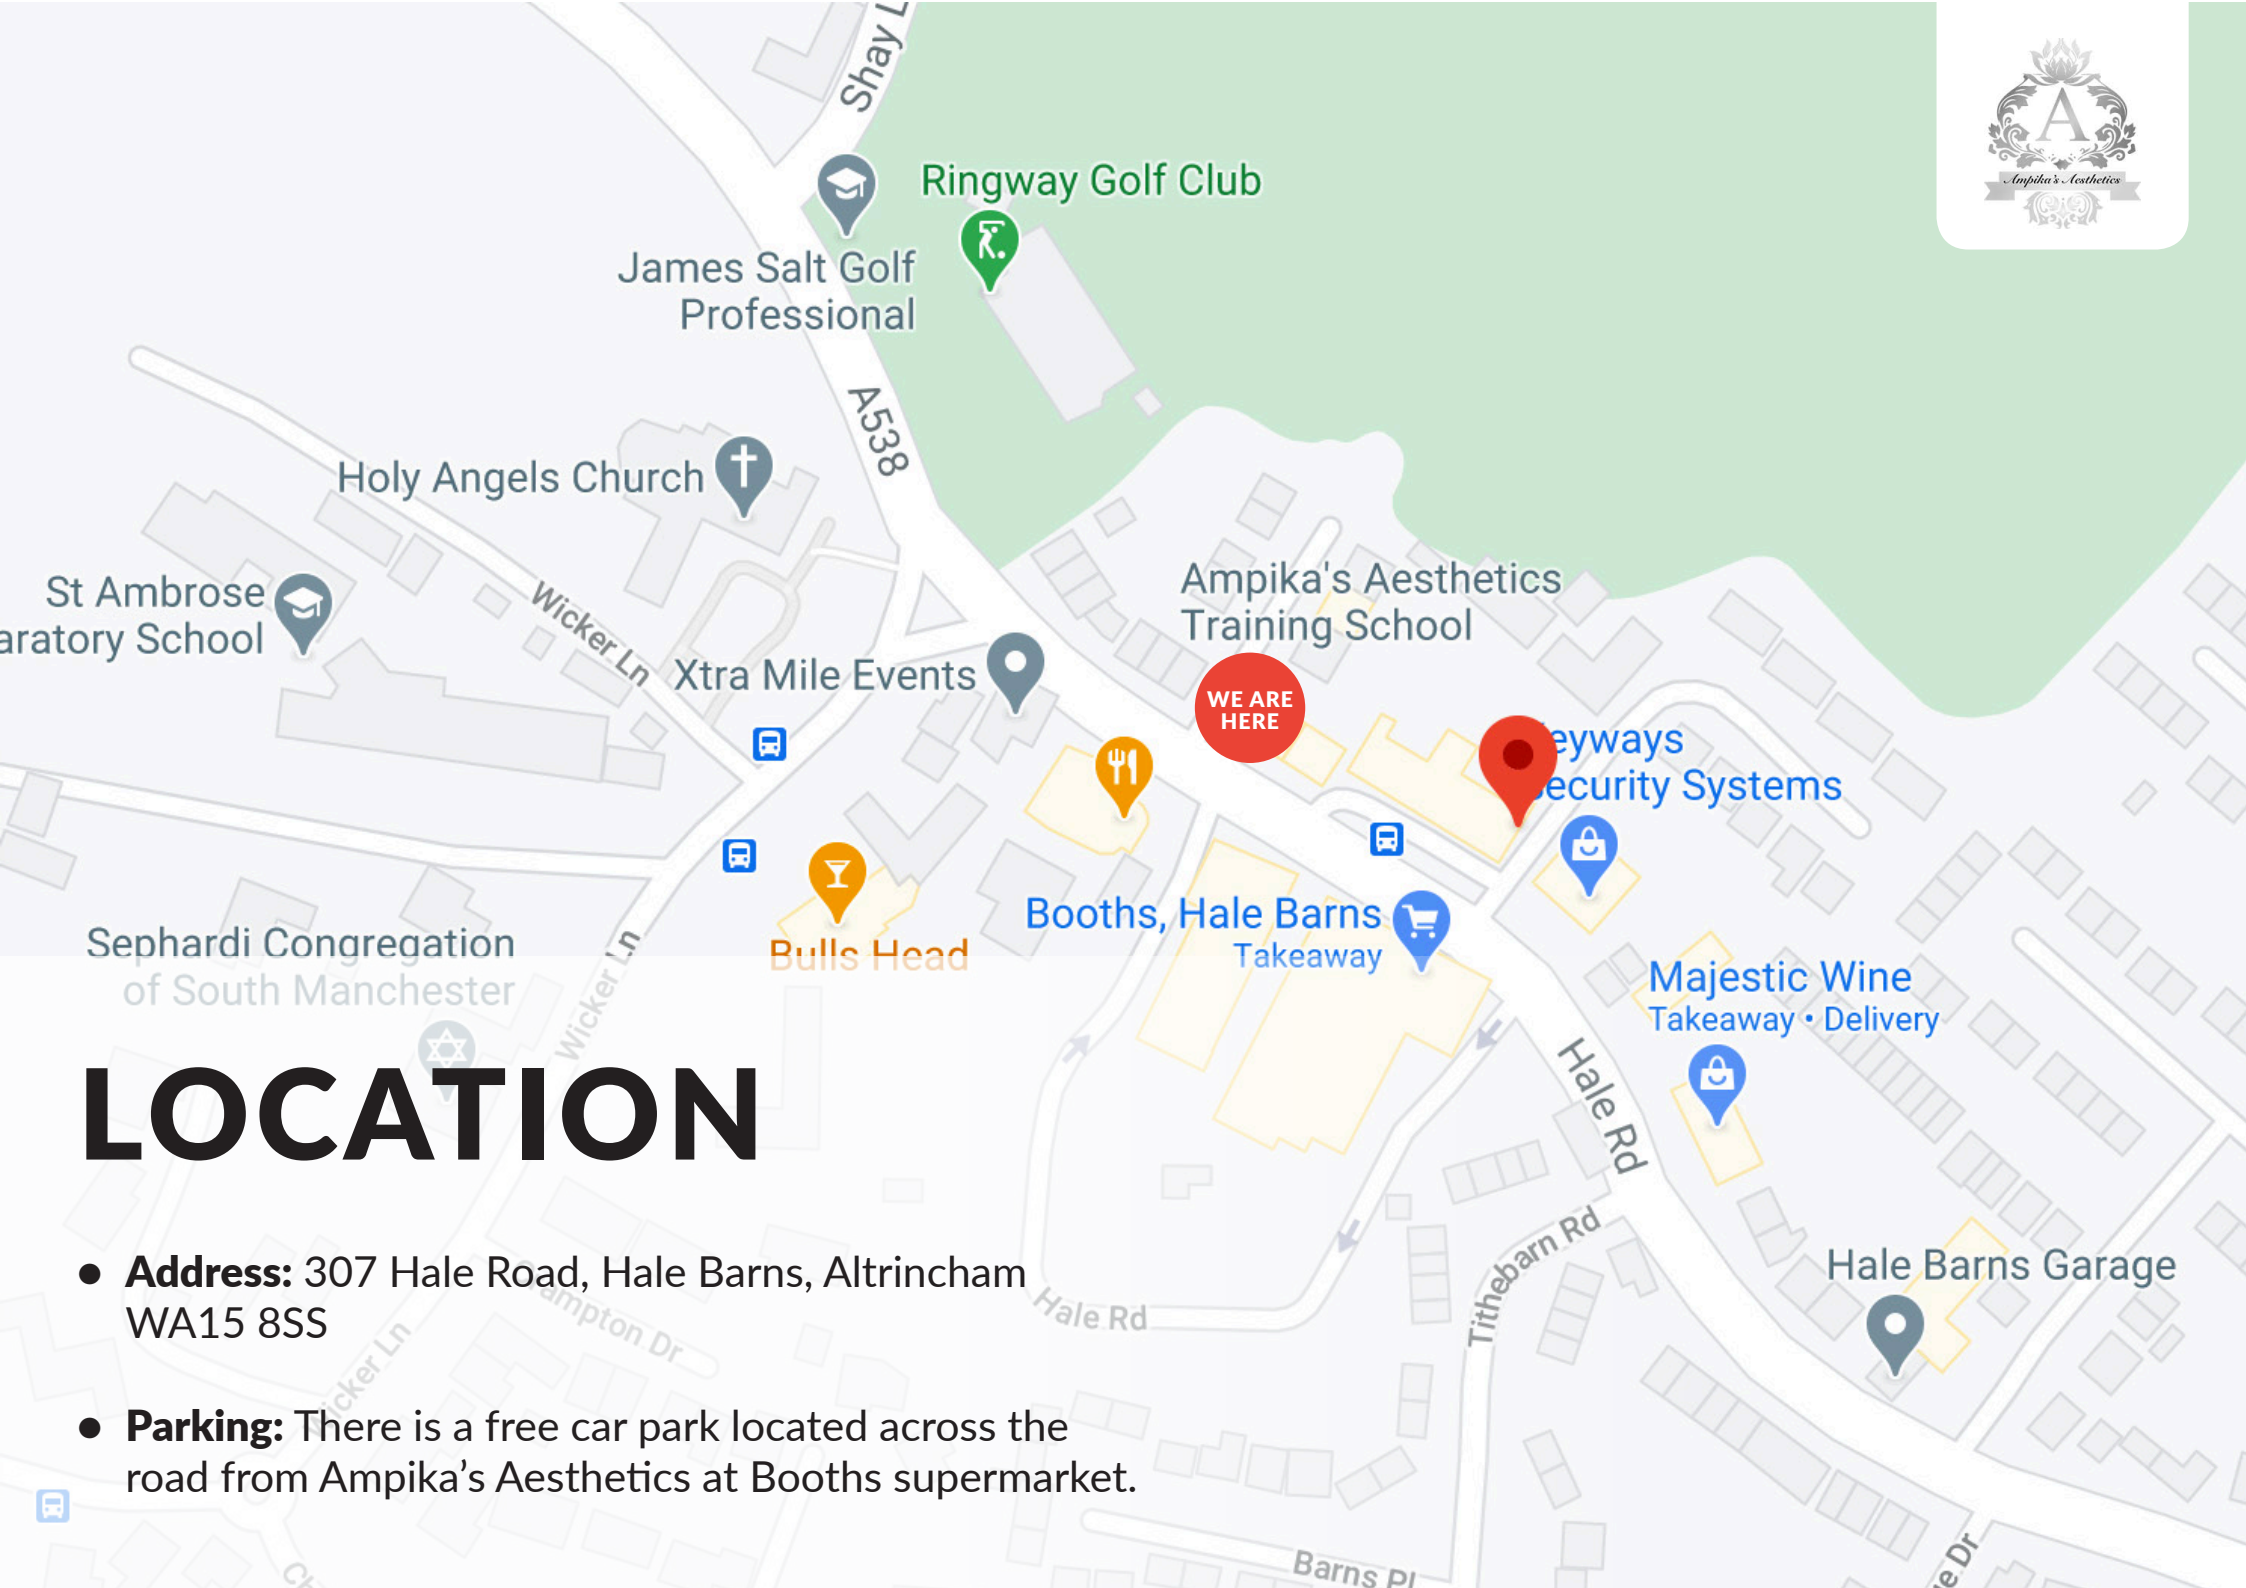

LOCATION

- **Address:** 307 Hale Road, Hale Barns, Altrincham WA15 8SS
- **Parking:** There is a free car park located across the road from Ampika's Aesthetics at Booths supermarket.