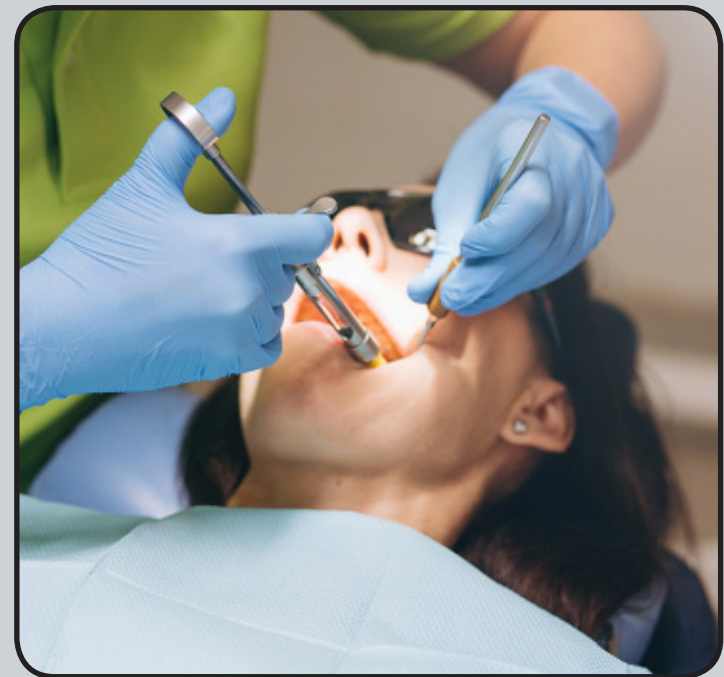

DENTAL BLOCK COURSE OVERVIEW

By Ampika's Aesthetics

AM I ELIGIBLE?

- This course is designed for medics who are qualified in injectables and have been practicing for at least 6 months.
- If you're not injectable trained, you can attend our beginners course, Ultimate Aesthetics, to gain this qualification before attending this course.
- You will complete this course with full accreditation. There is a 100% pass rate as we will continue to work with you until you can graduate

QUALIFICATION AWARDED

Upon completion of the course, you will gain CPD accreditation in the following:

 **Dental Block**

Along with this, you will also be given live models to perform your case studies on before graduation.